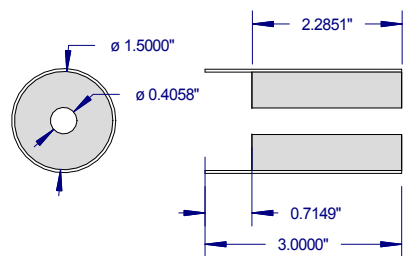

Grain arrangement for SSJ-2 test firing

Dimensions are inches